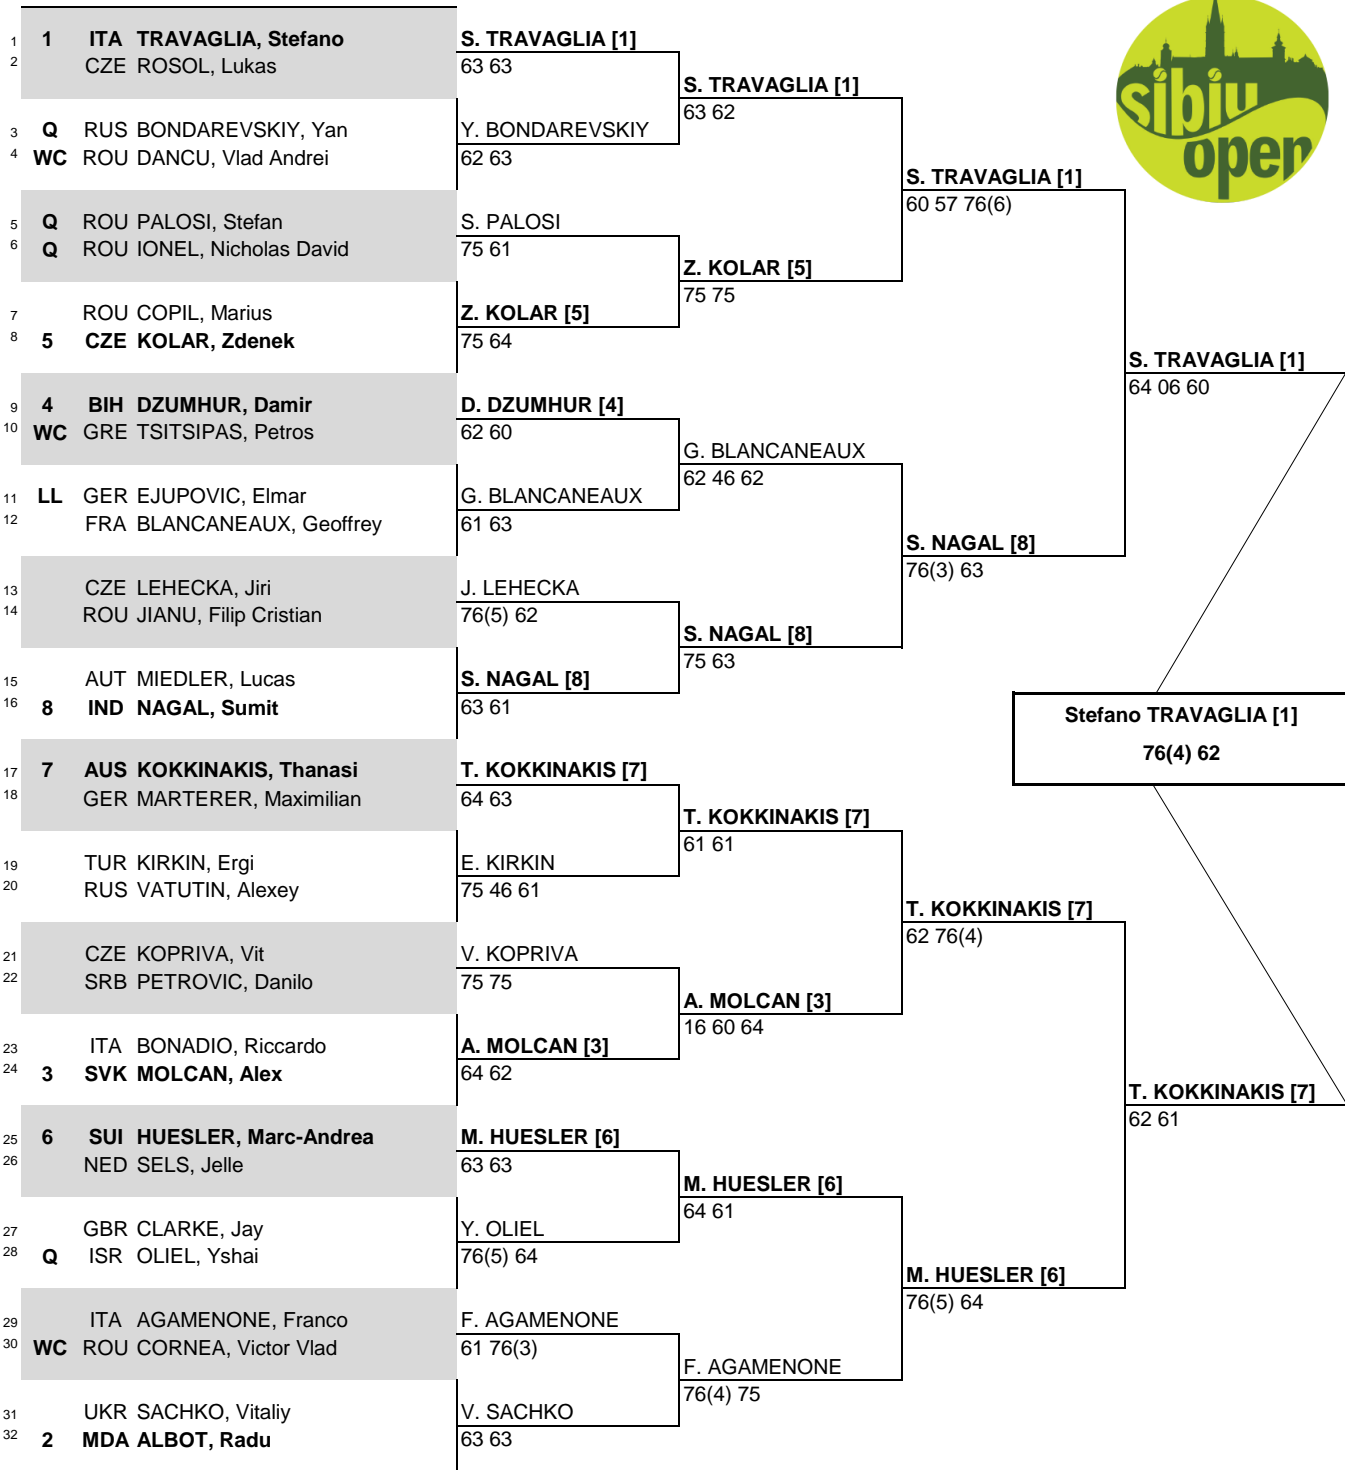

SIBIU OPEN 2021

CITY, COUNTRY: Sibiu, Romania | TOURNAMENT DATES: 27 September - 3 October | SURFACE: Red Clay | CATEGORY: Challenger 80 | PRIZE MONEY: € 44,820

STATUS: NAT: MAIN DRAW SINGLES

ATP, Inc. © Copyright 2014

SEEDED PLAYERS		RANK	PRIZE MONEY	POINTS	ALTERNATES / LUCKY LOSERS	WITHDRAWALS
1	TRAVAGLIA, Stefano	98	WINNER	€ 6,190	80	
2	ALBOT, Radu	104	FINALIST	€ 3,650	48	A. Erler (stomach illness)
3	MOLCAN, Alex	118	SEMI-FINALIST	€ 2,160	29	
4	DZUMHUR, Damir	129	QUARTER-FINALIST	€ 1,260	15	
5	KOLAR, Zdenek	149	SECOND ROUND	€ 730	7	
6	HUESLER, Marc-Andrea	159	FIRST ROUND	€ 450	0	
7	KOKKINAKIS, Thanasi	183				
8	NAGAL, Sumit	185				